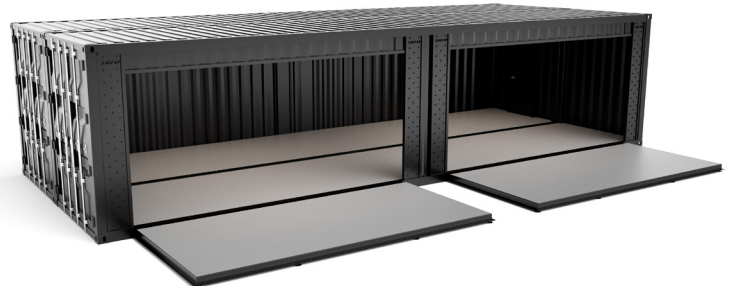

BOXPOP® STAGE CONTAINERS

STANDARD SIZES

10'

Starting at \$45,000

10'L x 8'W x 9.5'H

20'

Starting at \$65,000

20'L x 8'W x 9.5'H

40'

Starting at \$95,000

40'L x 8'W x 9.5'H

NEED MORE SPACE?

Double 20'

Starting at \$130,000

20'L x 16'W x 9.5'H

Double 40'

Starting at \$180,000

40'L x 16'W x 9.5'H

All units are built to order and can be customized to achieve your concept. Financing Available.

Starting Prices Include:

- + Custom single color paint system matched to customer requirements
- + Swing down stage door (2 for 40' units)
- + Lockable man door
- + Full electrical package
- + Durable vinyl flooring

Popular Add Ons

- + Custom upper deck
- + Additional openings
- + Branding packages
- + POS stations or displays
- + Structural stamp (when required)